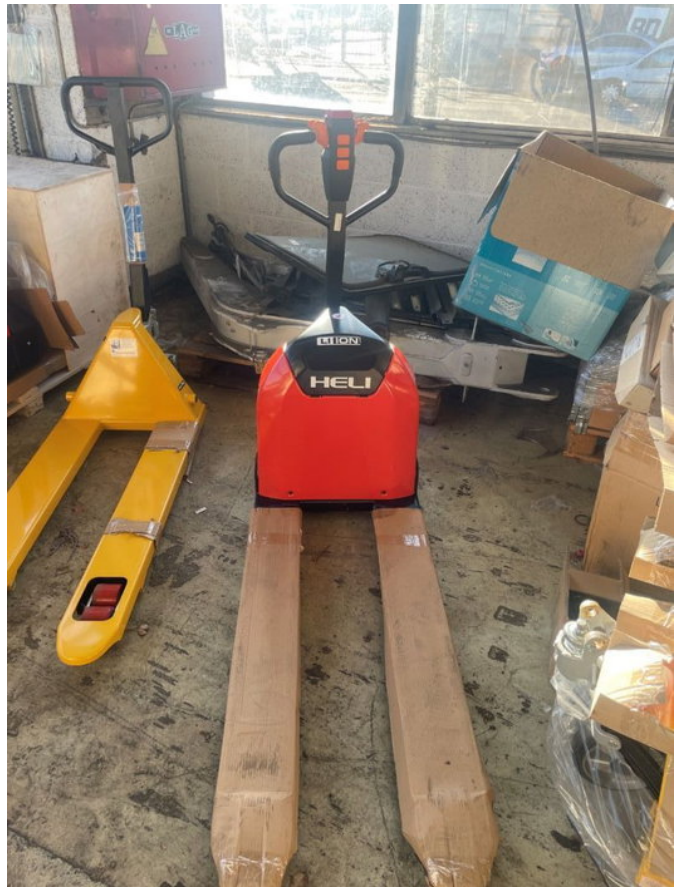

Heli CBD15J

General characteristics

Brand	Heli
Subcategory	Hand pallet truck
Year of construction	2022

Properties

Max. lifting capacity	1.500kg
-----------------------	---------

Lifting height

200mm

Heli CBD15J