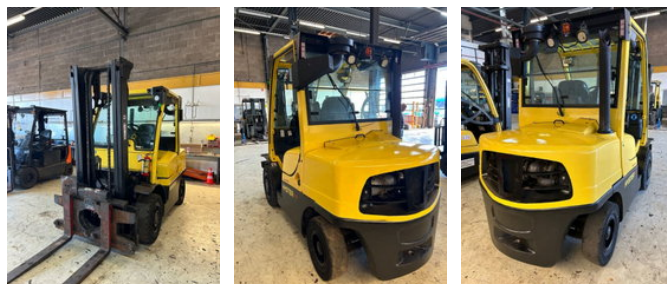

Hyster H4.0FT6 H4.0FT6

General characteristics

Brand	Hyster
Subcategory	Forklift
License plate	TZS-89-V
Year of construction	2016
Colour	Yellow
Condition	Used
Fuel	Diesel
Reference	K251

Properties

Cabin	Half open
Max. lifting capacity	4.000kg
Lifting height	4.250mm
Mast type	Duplex