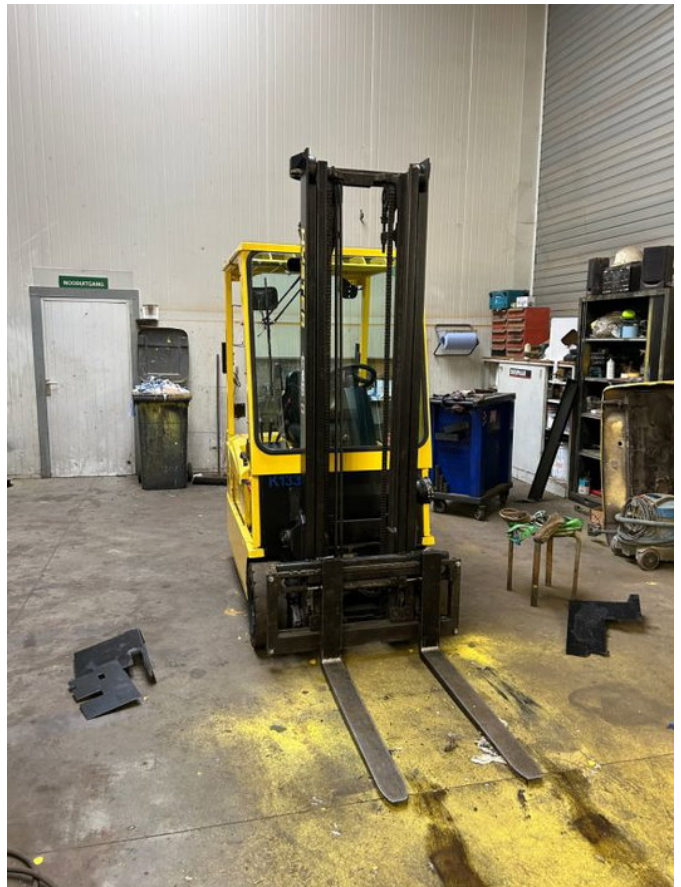

Hyster J1.60 XMT (640)

General characteristics

Brand	Hyster
Subcategory	Forklift
Year of construction	2006
Condition	Used
Fuel	Electric

Properties

Max. lifting capacity	1.590kg
Lifting height	3.830mm

Hyster J1.60 XMT (640)