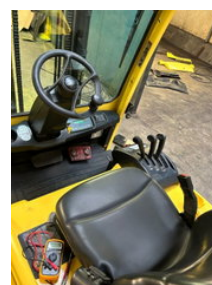

Hyster J1.60 XMT (640)

General characteristics

Brand	Hyster
Subcategory	Forklift
Year of construction	2006
Condition	Used
Fuel	Electric

Properties

Max. lifting capacity	1.590kg
Lifting height	3.830mm

Hyster J1.60 XMT (640)