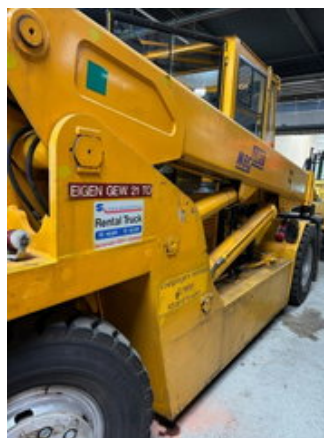

## Meclift ML1612R ML1612R

### General characteristics

Brand	Meclift
Subcategory	Reachtruck
Year of construction	2007
Hours displayed	8052
Condition	Used
Fuel	Diesel